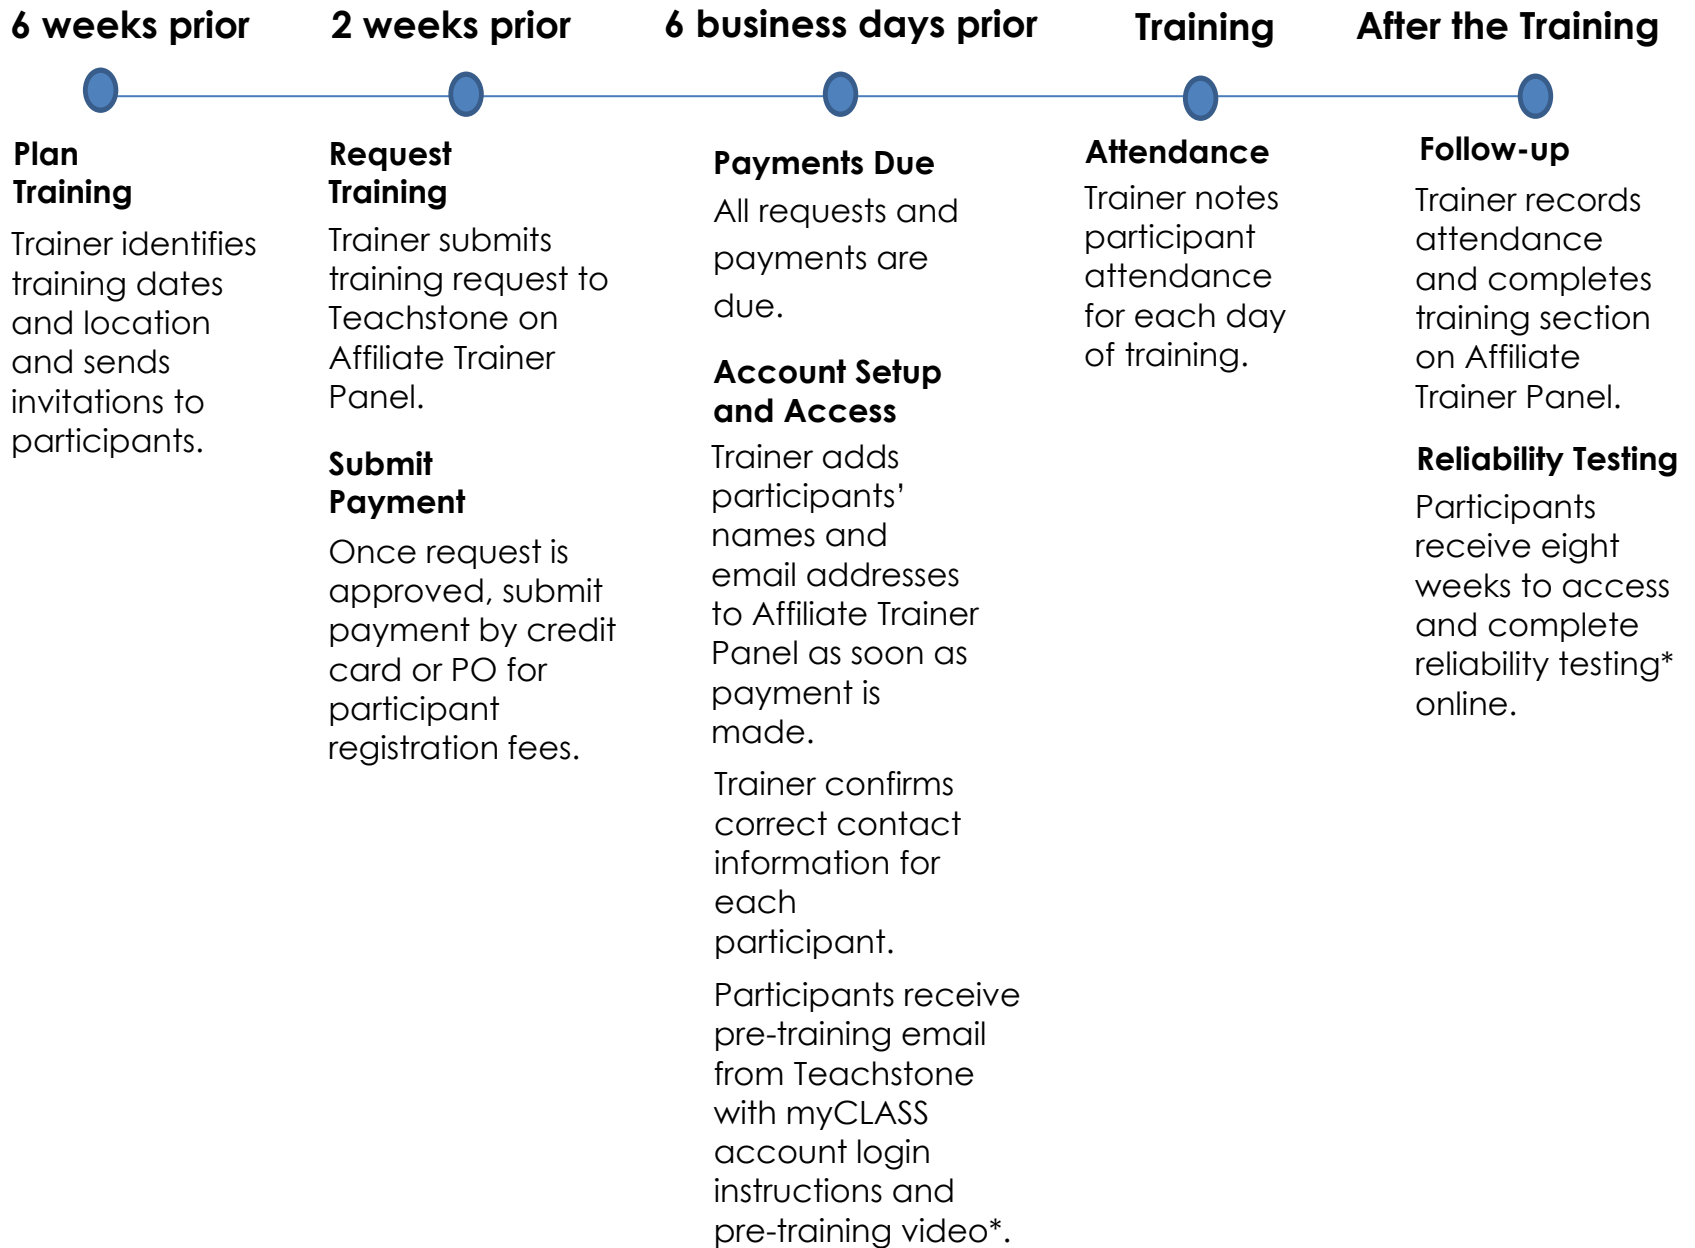

Affiliate CLASS Training Request Process At-a-Glance

Please review the Affiliate CLASS Trainer Procedures and the CLASS Affiliate Training Policies documents on the Affiliate Trainer Panel for more information.

** Observation trainings only*